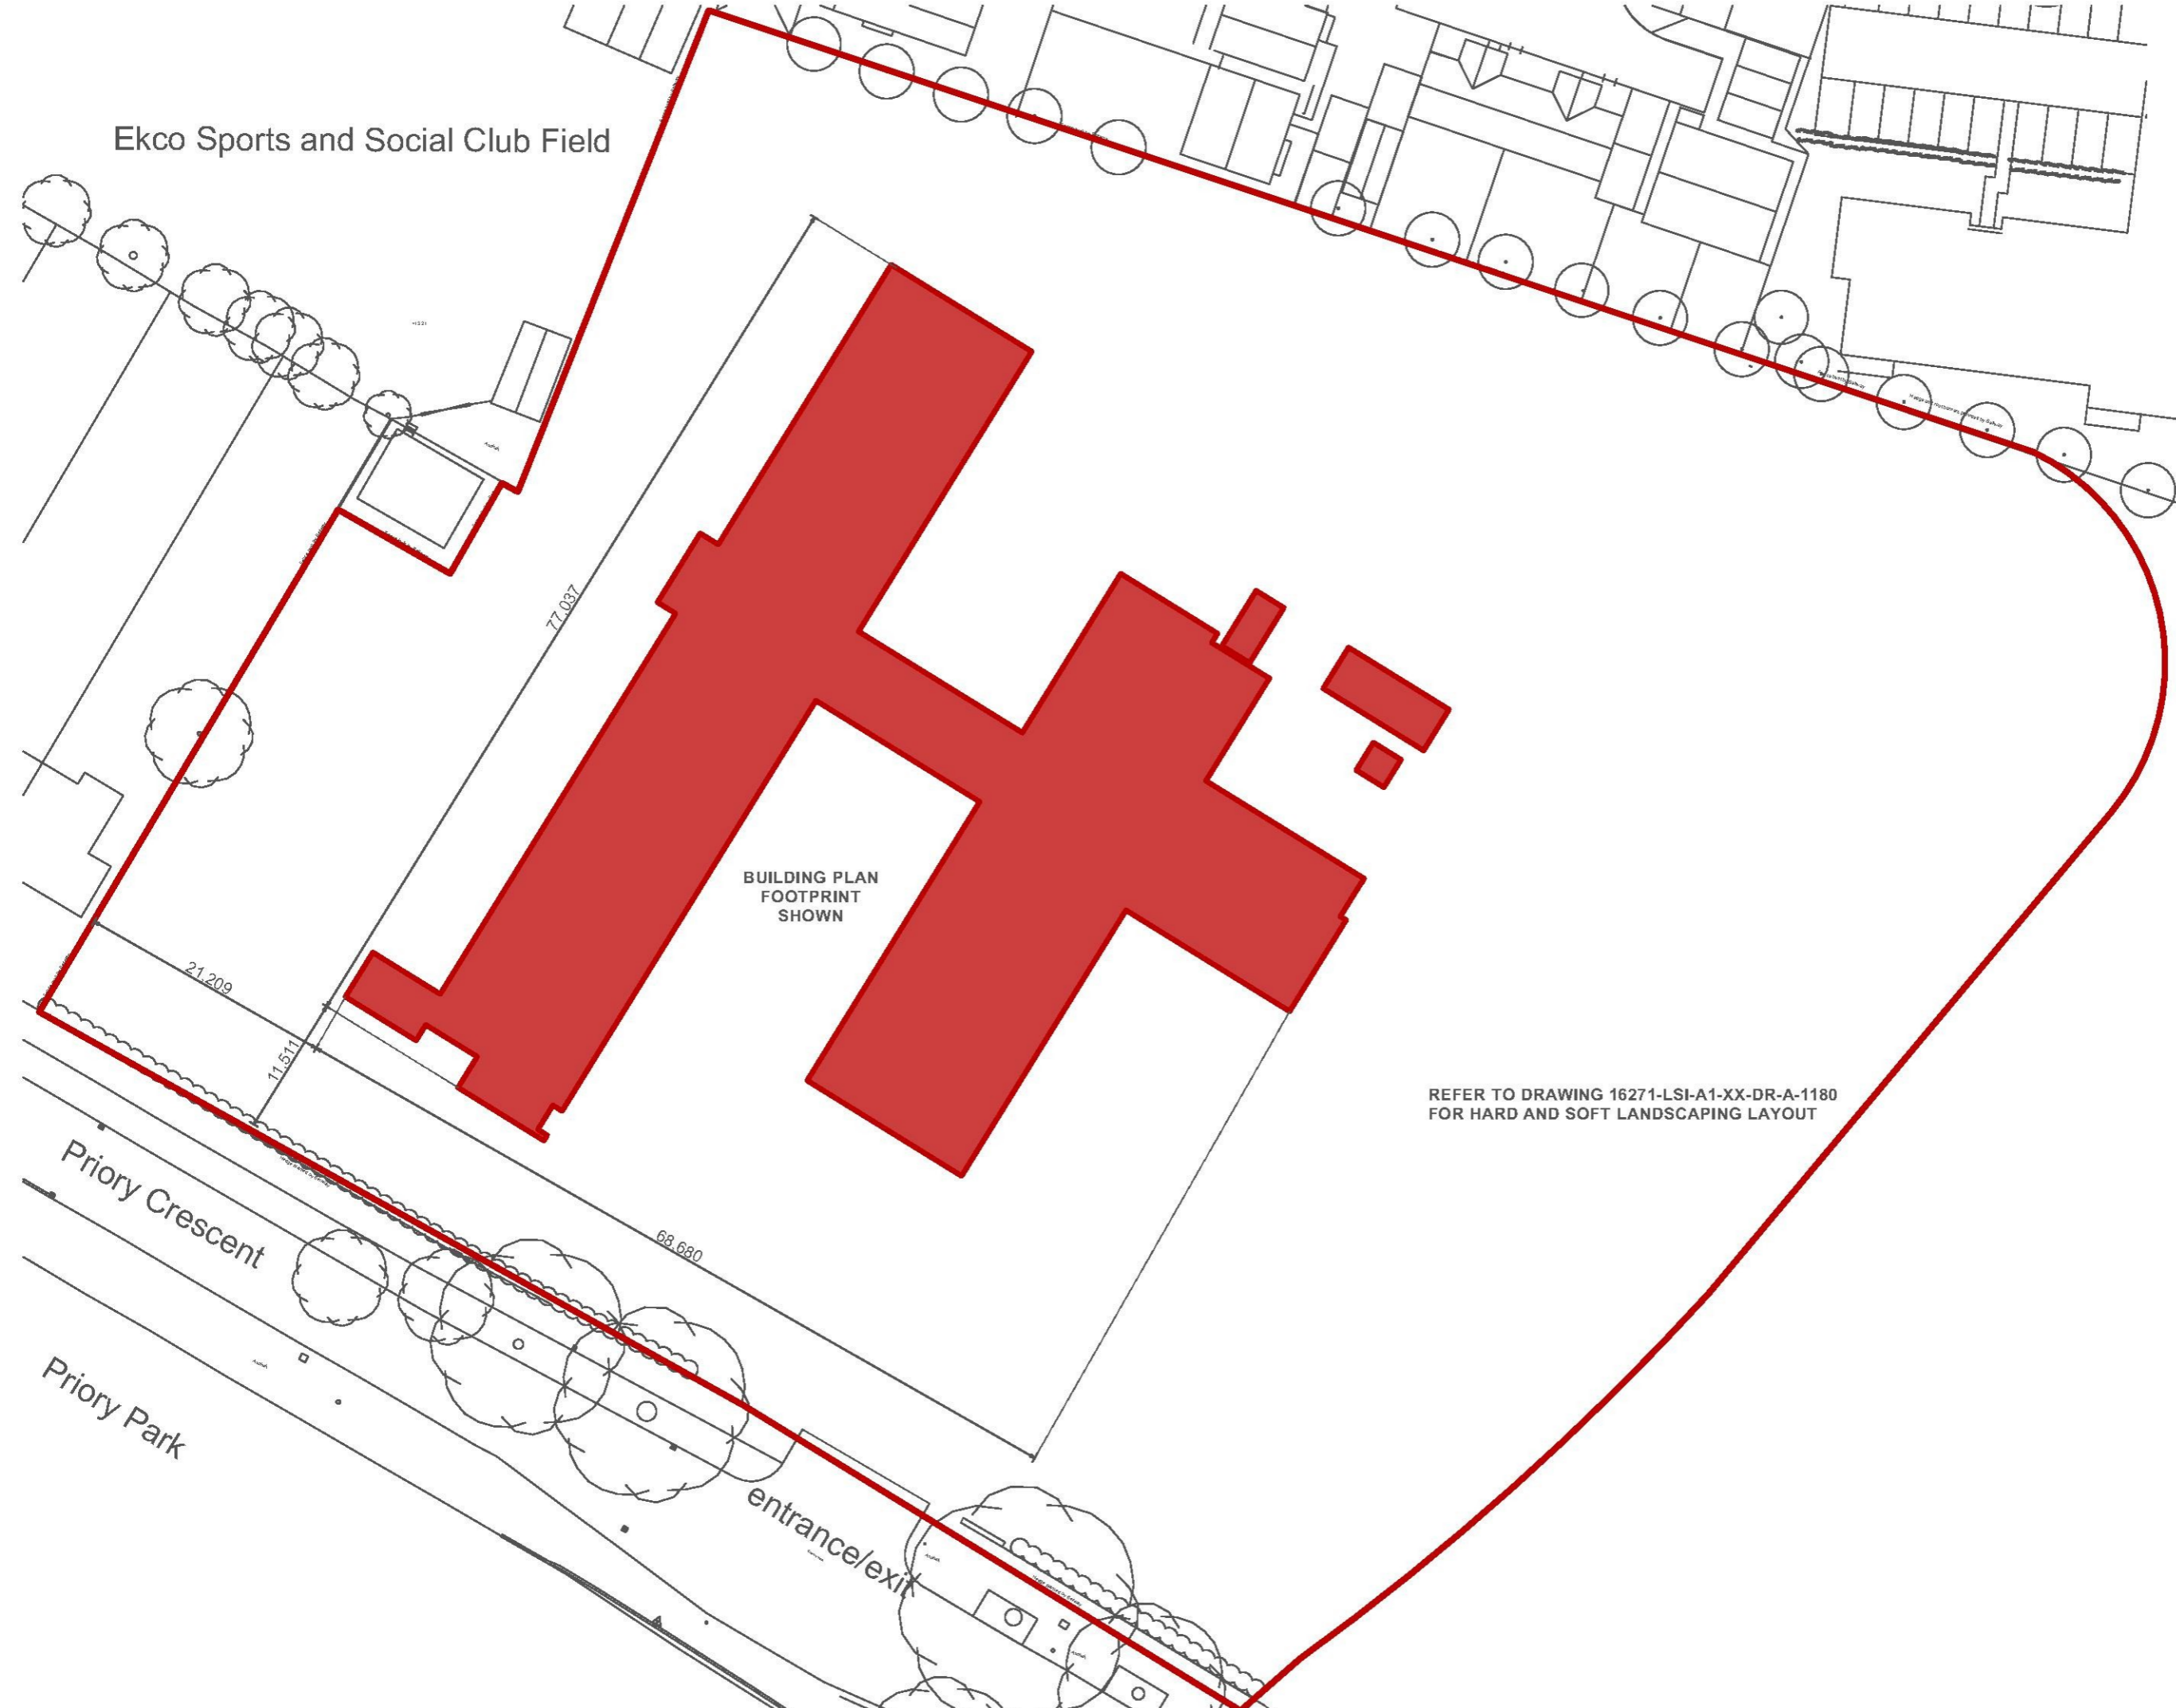

Ekco Sports and Social Club Field

BUILDING PLAN
FOOTPRINT
SHOWN

REFER TO DRAWING 16271-LSI-A1-XX-DR-A-1180
FOR HARD AND SOFT LANDSCAPING LAYOUT

Issued For Planning: 15.05.2018

A CL 08/05/18 Building Plan and location updated

Rev | Int | Date | Rev's on

lsi
ARCHITECTS

HOWSON
The Old Dr. Ha
23a Crane Market Street
Newark NG1 3DZ
+44(0)1603 660711

LONDON
Floor 2
50-52 Colindale Avenue Road
London EC1M 5PS
+44(0)20 7278 1739
www.s.i.dick.tears.co.uk

Client
Havens Hospices

Project
New Fair Havens Hospice

Title
Site
Block Plan

Scale @ A3
1:500

Date
23.11.2017

Drawn
CL

16271-LSI-A1-XX-DR-A-1175 A